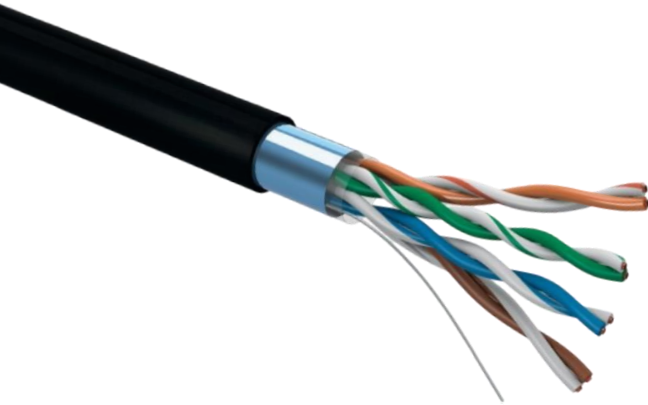

Conexpro FTP cable outdoor, CAT5e, PE, 24 AWG, 305 m, black

EAN: 0710497560887

PN: O5EFTP

Fire classification

Reaction to fire class: Fca

Sheath type: PE

Specifications

Installation temperature	0 °C to 50 °C
Storage temperature	-20 °C to 70 °C
Cable cross-section	24 AWG
Cable type	Solid
Shielding type	FTP (F/UTP)
Usage	Outdoor
Conductor type	Copper
Sheath type	PE
Bandwidth	100 MHz
Supported protocols	1000 Base-T
Category	CAT5e
Color	Black

Cable cross-section