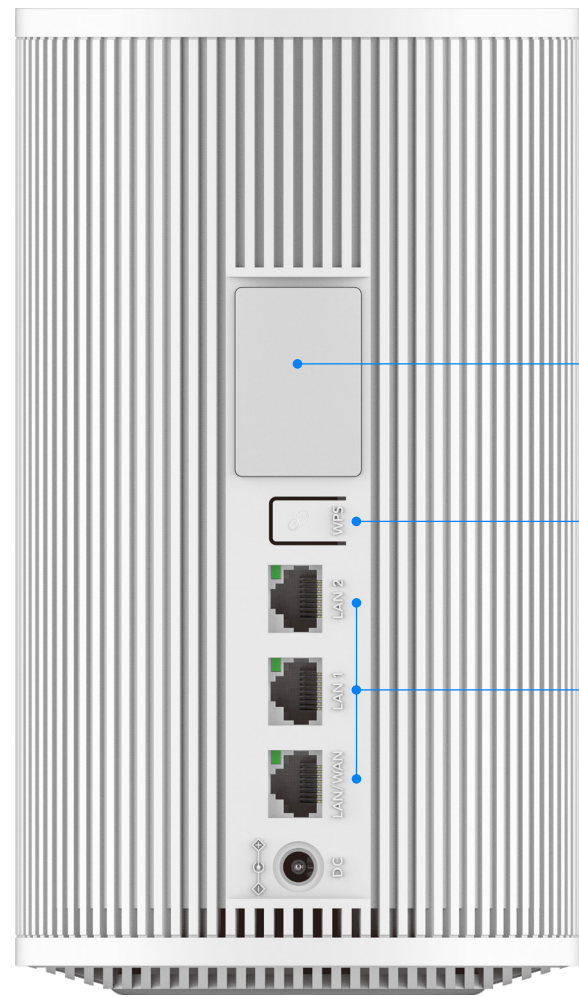

CA  **Carrier Aggregation**
Improves stability drastically

 **4x4 MIMO**
Boosts speeds with multiple streams

2x SMA Connectors for Extension Antennas

WPS Button

3x Gigabit Ethernet Ports

SIM Card Slot

Reset Button