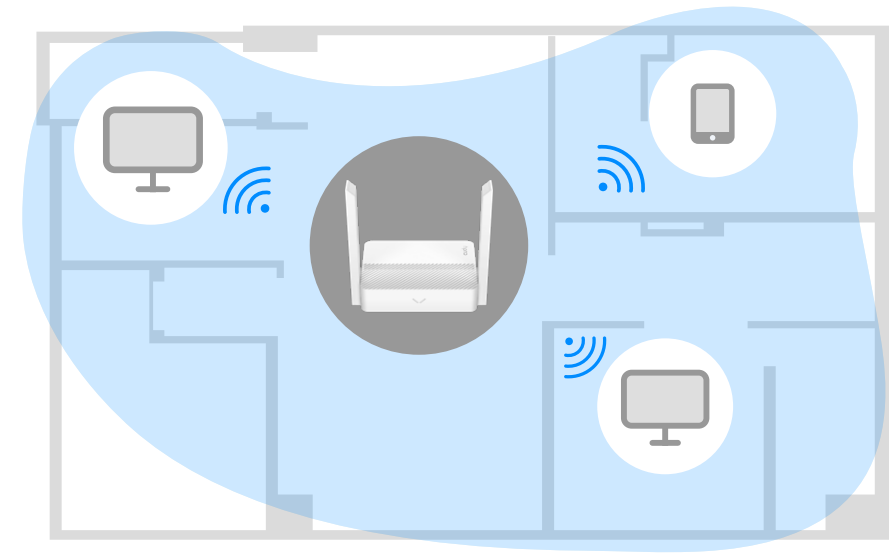

# AC1200

Wi-Fi Router

-  Up to 867 Mbps + 300 Mbps Wi-Fi Speed
-  Up to 100 Mbps Wired Speed
-  MU-MIMO and Beamforming

Up to 1.2 Gbps Wi-Fi Speed: Enjoy smooth streaming, downloading, and gaming with extremely fast Wi-Fi Speed.

### Decent Wired and Wireless Home Network

Enjoy ample wired port selection to connect your console, PC, and TV, thanks to 1× WAN and 3× LAN Fast Ethernet ports. With two 5-dBi antennas and 2×2 MIMO technology, WR300 provides 2-stream fast Wi-Fi for smooth video streaming and downloading, suitable for small and medium houses.