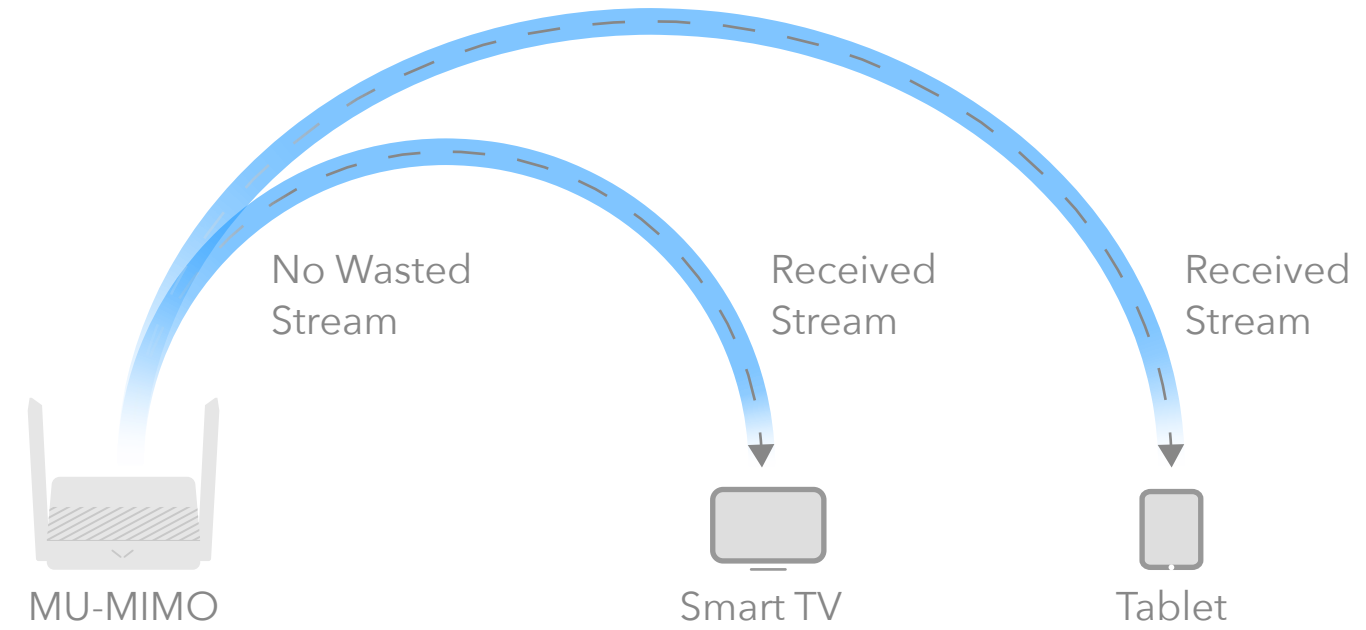

# AC1200

Wi-Fi Router

-  Up to 867 Mbps + 300 Mbps Wi-Fi Speed
-  Up to 100 Mbps Wired Speed
-  MU-MIMO and Beamforming

Up to 1.2 Gbps Wi-Fi Speed: Enjoy smooth streaming, downloading, and gaming with extremely fast Wi-Fi Speed.

### Decent Wired and Wireless Home Network

Enjoy ample wired port selection to connect your console, PC, and TV, thanks to 1× WAN and 3× LAN Fast Ethernet ports. With two 5-dBi antennas and 2×2 MIMO technology, WR300 provides 2-stream fast Wi-Fi for smooth video streaming and downloading, suitable for small and medium houses.