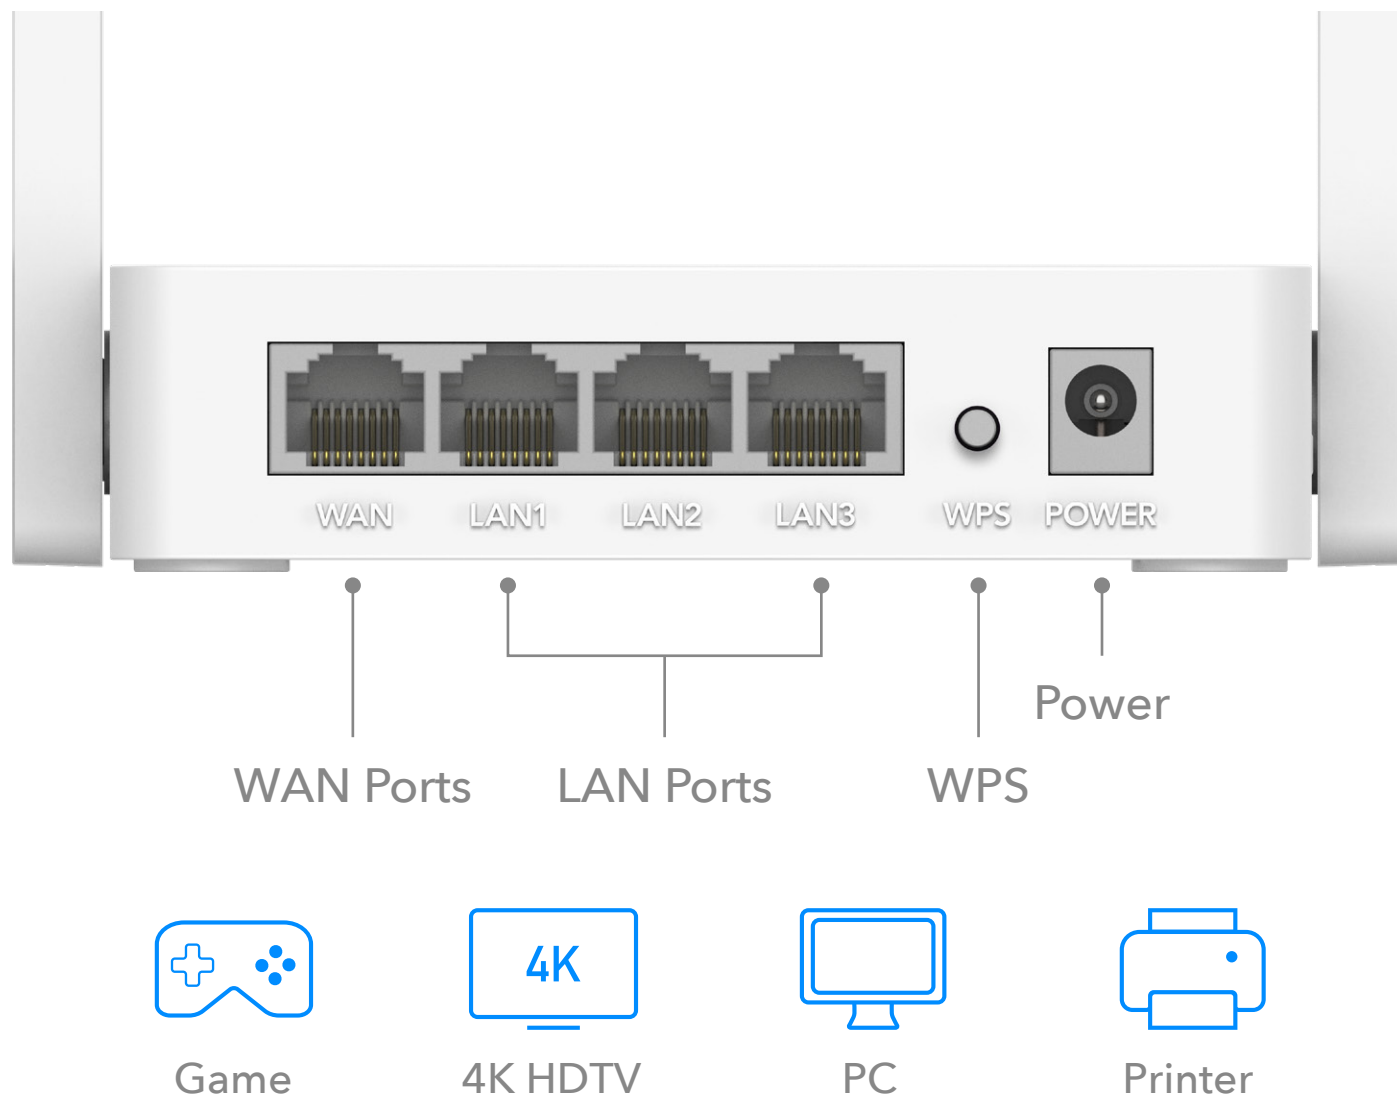

# AC1200

Wi-Fi Router

-  Up to 867 Mbps + 300 Mbps Wi-Fi Speed
-  Up to 100 Mbps Wired Speed
-  MU-MIMO and Beamforming

Up to 1.2 Gbps Wi-Fi Speed: Enjoy smooth streaming, downloading, and gaming with extremely fast Wi-Fi Speed.

### Decent Wired and Wireless Home Network

Enjoy ample wired port selection to connect your console, PC, and TV, thanks to 1× WAN and 3× LAN Fast Ethernet ports. With two 5-dBi antennas and 2×2 MIMO technology, WR300 provides 2-stream fast Wi-Fi for smooth video streaming and downloading, suitable for small and medium houses.

## Hardware Features

Processor	580 MHz CPU
Flash	64 Mbit (8 MB)
DDR	512 Mbit (64 MB)
Antennas	2× Fixed Omni-Directional Antennas
Interfaces	1× 10/100/1000 Mbps WAN Port 3× 10/100/1000 Mbps LAN Ports
Buttons	WPS Button, Reset Button
External Power Supply	12 V / 1 A
Dimension (WxDxH )	183.3×109×35 mm (7.22×4.29×1.38 inches)