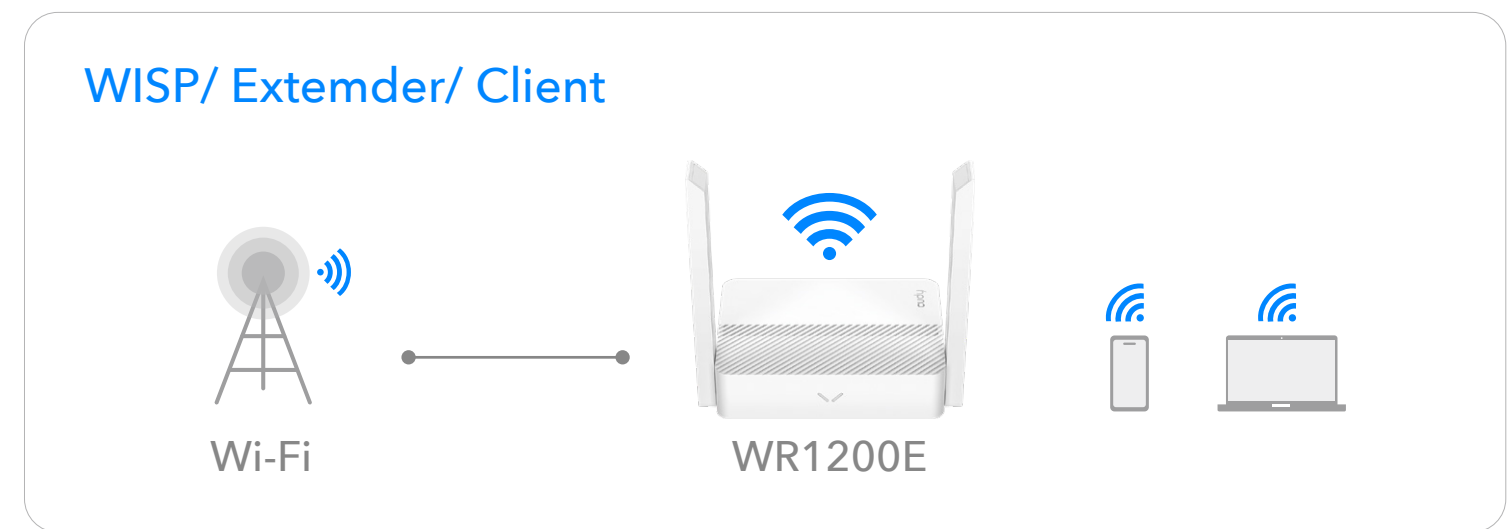

# AC1200

Wi-Fi Router

-  Up to 867 Mbps + 300 Mbps Wi-Fi Speed
-  Up to 100 Mbps Wired Speed
-  MU-MIMO and Beamforming

Up to 1.2 Gbps Wi-Fi Speed: Enjoy smooth streaming, downloading, and gaming with extremely fast Wi-Fi Speed.

### Decent Wired and Wireless Home Network

Enjoy ample wired port selection to connect your console, PC, and TV, thanks to 1× WAN and 3× LAN Fast Ethernet ports. With two 5-dBi antennas and 2×2 MIMO technology, WR300 provides 2-stream fast Wi-Fi for smooth video streaming and downloading, suitable for small and medium houses.