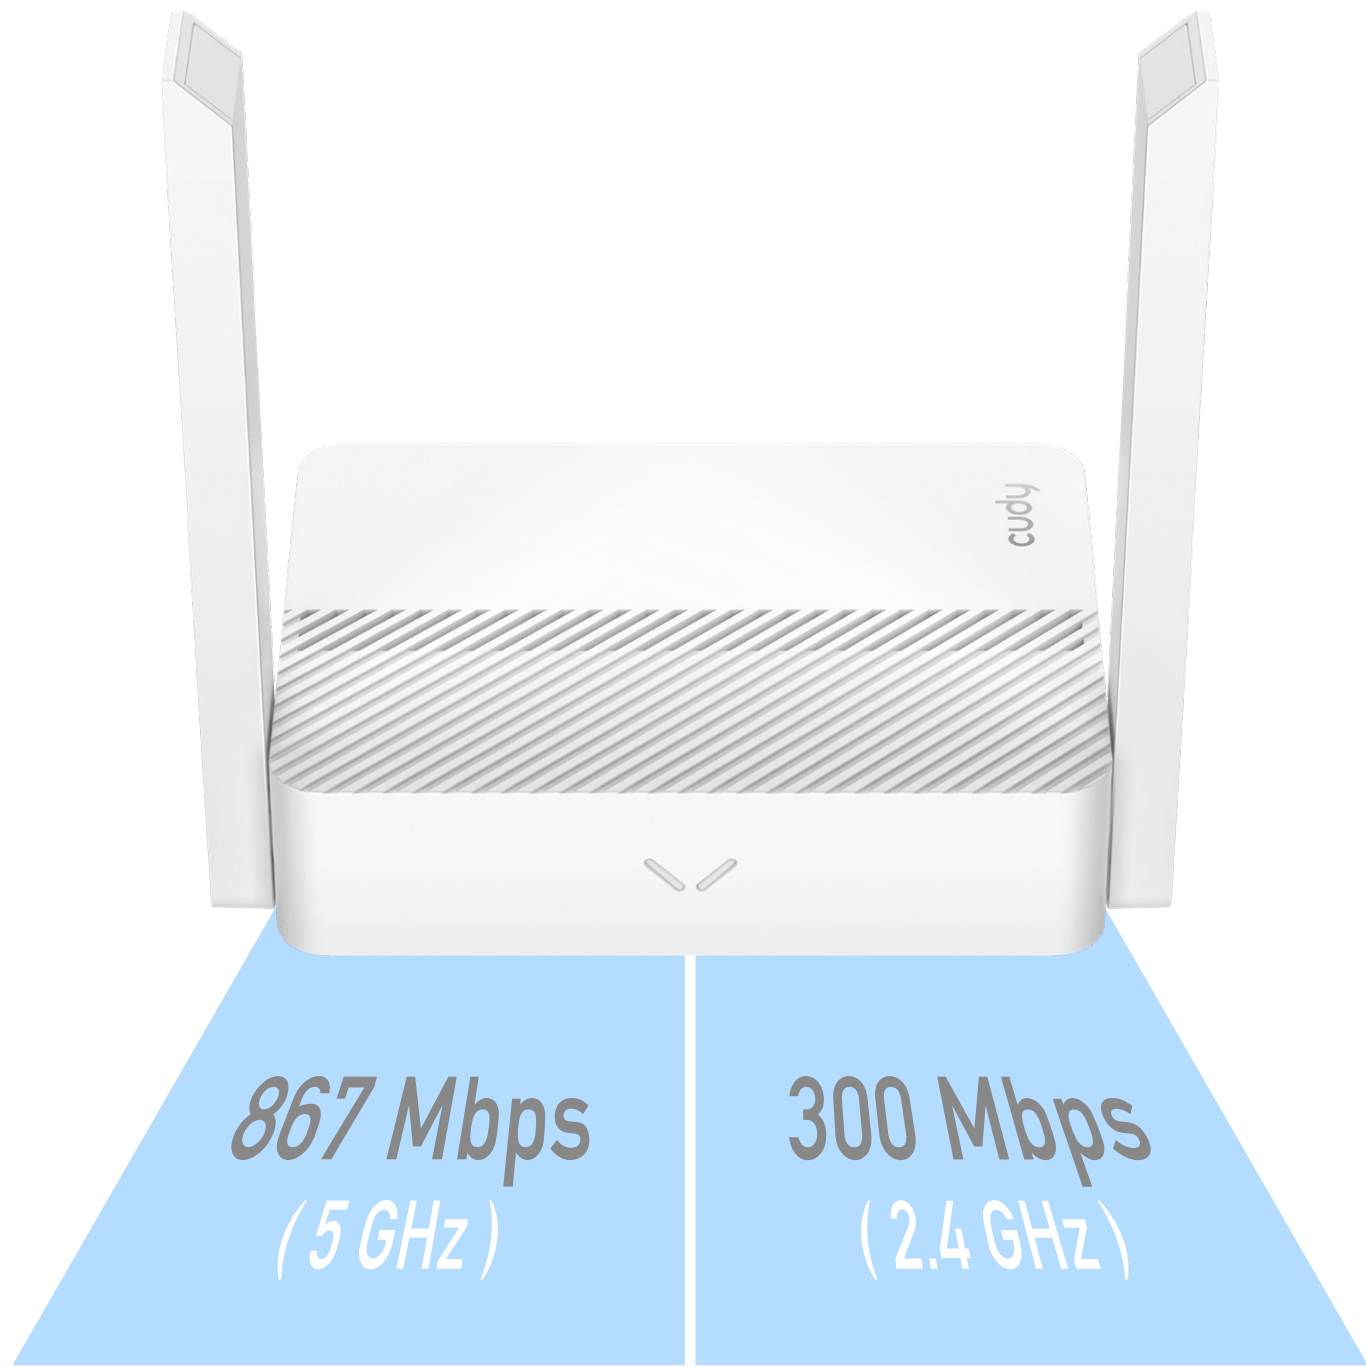

Model: WR1200E

# AC1200

Wi-Fi Router

-  Up to 867 Mbps + 300 Mbps Wi-Fi Speed
-  Up to 100 Mbps Wired Speed
-  MU-MIMO and Beamforming

Up to 1.2 Gbps Wi-Fi Speed: Enjoy smooth streaming, downloading, and gaming with extremely fast Wi-Fi Speed.

### Decent Wired and Wireless Home Network

Enjoy ample wired port selection to connect your console, PC, and TV, thanks to 1× WAN and 3× LAN Fast Ethernet ports. With two 5-dBi antennas and 2×2 MIMO technology, WR300 provides 2-stream fast Wi-Fi for smooth video streaming and downloading, suitable for small and medium houses.