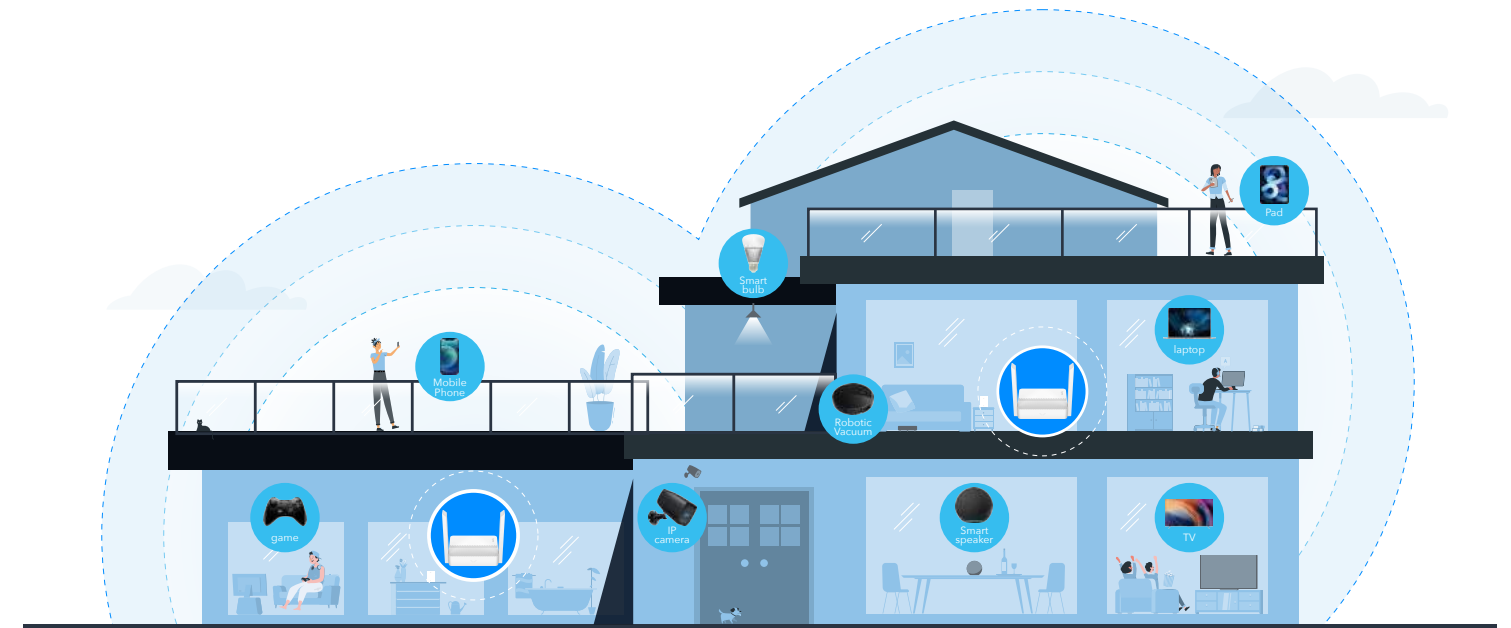

Enjoy ample wired port selection to connect your console, PC, and TV, thanks to 1× WAN and 3× LAN Fast Ethernet ports. With two 5-dBi antennas and 2×2 MIMO technology, WR300 provides 2-stream fast Wi-Fi for smooth video streaming and downloading, suitable for small and medium houses.

5-in-1 Multi Mode with Add-On Mesh

5 working modes all in one compact-sized router serve different SOHO networking scenarios. When paired with a Mesh router/unit via Ethernet cable or wireless, WR300 functions as a Mesh satellite to enable fast roaming, allowing you to move between Wi-Fi zones without manually switching the networks.