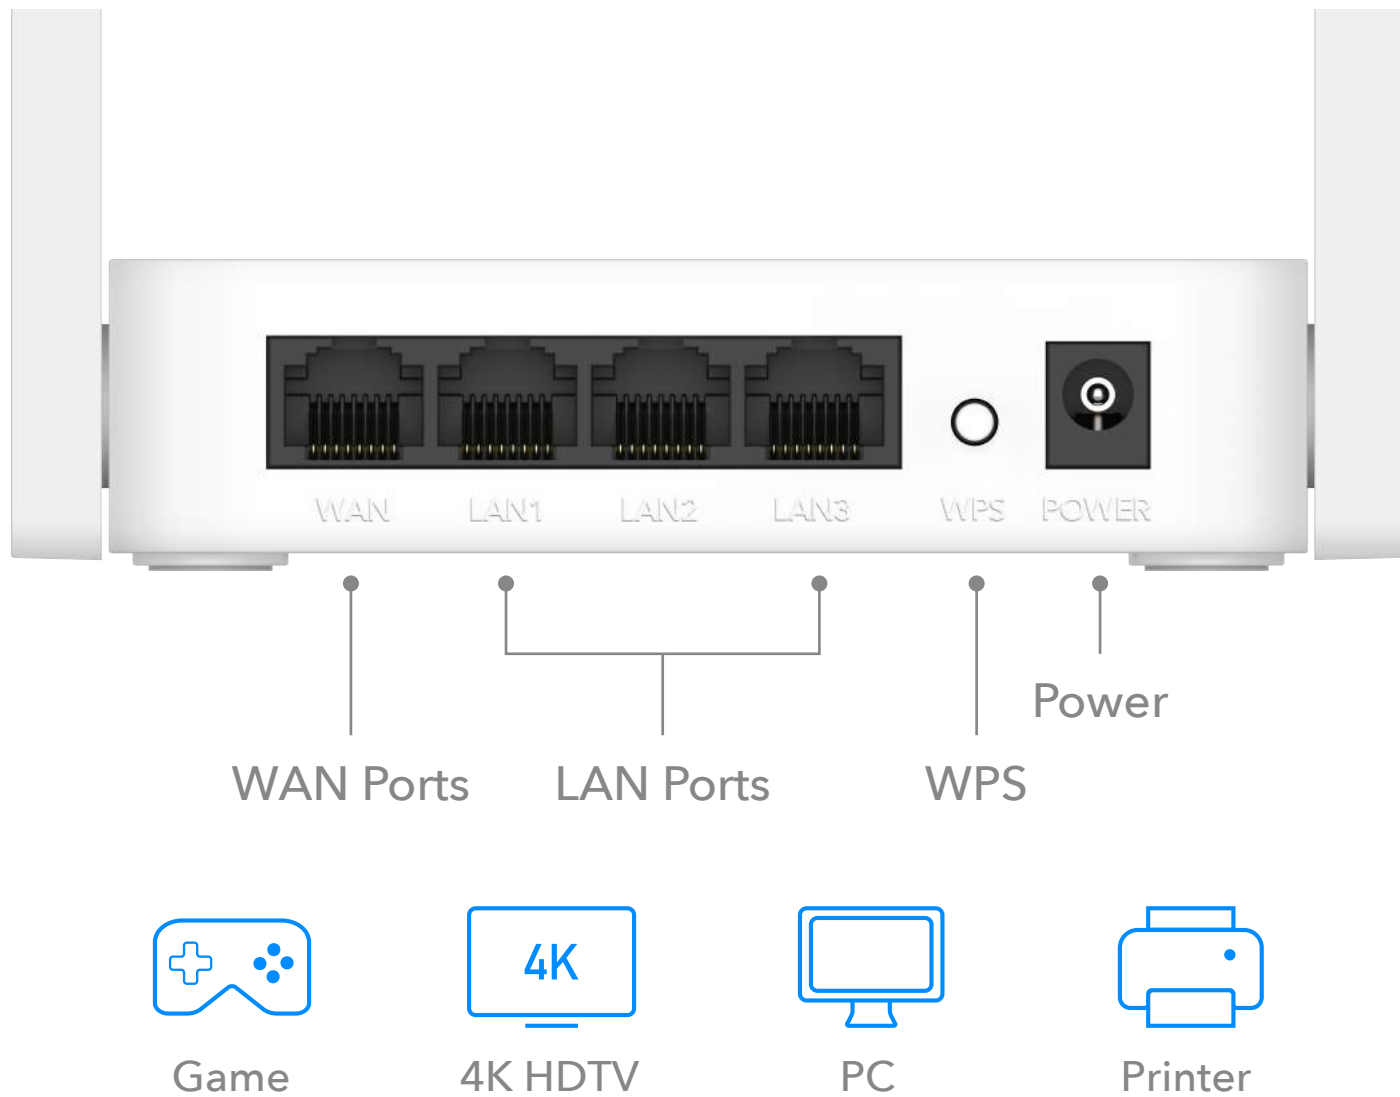

Model: WR300

N300

Wi-Fi Router

 Router/AP/RE/WISP Multi-Mode

 5 dBi Antennas

 IPv6/IPv4, IPTV/VLAN

[Datasheet](#)

Decent Wired and Wireless Home Network

Enjoy ample wired port selection to connect your console, PC, and TV, thanks to 1× WAN and 3× LAN Fast Ethernet ports. With two 5-dBi antennas and 2×2 MIMO technology, WR300 provides 2-stream fast Wi-Fi for smooth video streaming and downloading, suitable for small and medium houses.

5-in-1 Multi Mode with Add-On Mesh

5 working modes all in one compact-sized router serve different SOHO networking scenarios. When paired with a Mesh router/unit via Ethernet cable or wireless, WR300 functions as a Mesh satellite to enable fast roaming, allowing you to move between Wi-Fi zones without manually switching the networks.

Hardware

Processor	580 MHz CPU
Flash	64 Mbit (8 MB)
DDR	512 Mbit (64 MB)
Antennas	2× Fixed Omni-Directional Antennas
Interfaces	1× 10/100 Mbps WAN Port 3× 10/100 Mbps LAN Ports
Buttons	WPS Button, Reset Button
External Power Supply	12 V / 1 A
Dimension (W×D×H)	118×80×27.5 mm (4.65×3.15×1.08 inches)