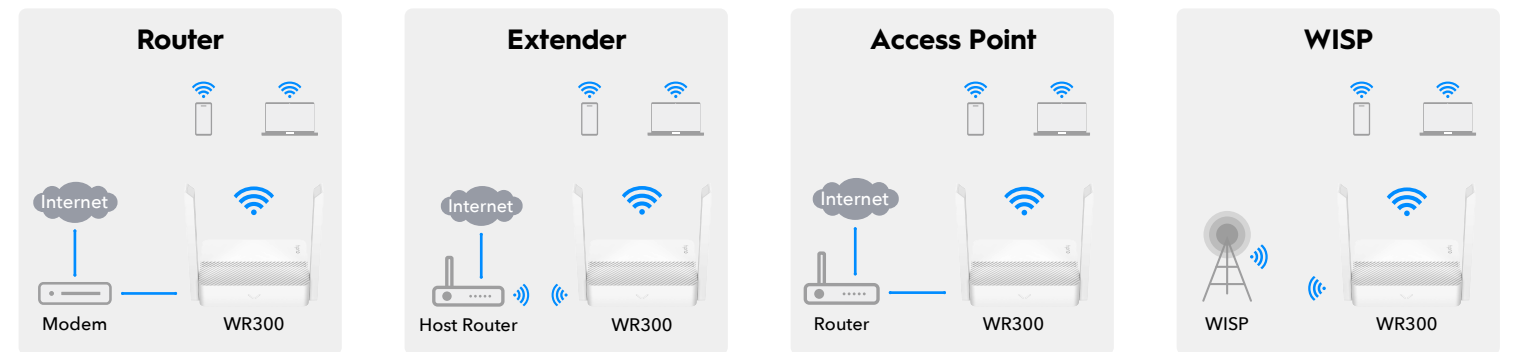

Model: WR300

N300

Wi-Fi Router

 Router/AP/RE/WISP Multi-Mode

 5 dBi Antennas

 IPv6/IPv4, IPTV/VLAN

[Datasheet](#)

Decent Wired and Wireless Home Network

Enjoy ample wired port selection to connect your console, PC, and TV, thanks to 1× WAN and 3× LAN Fast Ethernet ports. With two 5-dBi antennas and 2×2 MIMO technology, WR300 provides 2-stream fast Wi-Fi for smooth video streaming and downloading, suitable for small and medium houses.

5-in-1 Multi Mode with Add-On Mesh

5 working modes all in one compact-sized router serve different SOHO networking scenarios. When paired with a Mesh router/unit via Ethernet cable or wireless, WR300 functions as a Mesh satellite to enable fast roaming, allowing you to move between Wi-Fi zones without manually switching the networks.

Versatile Network Management

Assign an online time for specific devices in the device management panel to regulate online behavior. The Domain Filter and IP filter allow you to block inappropriate website access for your family members, giving you peace of mind when setting up a network for your loved ones.