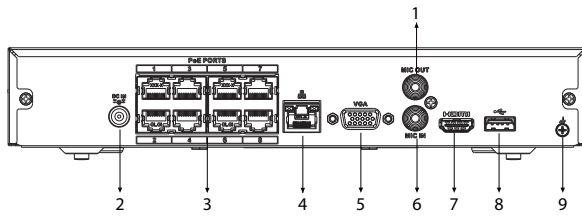

General

Power Supply	48/53 VDC, 2/1.8 A
Power Consumption	Total output of NVR is ≤ 10 W (without HDD) Total output power of PoE is 72 W, the maximum output power of a single port is 25.5 W
Net Weight	0.89 kg (1.95 lb)
Gross Weight	1.94 kg (4.28 lb)
Product Dimensions	260 mm × 232.7 mm × 47.6 mm (10.24" × 9.16" × 1.87") (W × L × H)
Packaging Dimensions	117 mm × 373 mm × 307 mm (4.61" × 14.69" × 12.09") (W × L × H)
Operating Temperature	-10 °C to +55 °C (-14 °F to +131 °F)
Operating Humidity	10%–93% (RH)
Installation	Rack or desktop

Dimensions (mm[inch])

Panels

- | | | | |
|---|--------------------------|---|-------------------------|
| 1 | AUDIO OUT, RCA Connector | 2 | Power Input |
| 3 | PoE Ports | 4 | Network Port |
| 5 | VGA Port | 6 | AUDIO IN, RCA Connector |
| 7 | HDMI Port | 8 | USB Port |
| 9 | Ground | | |