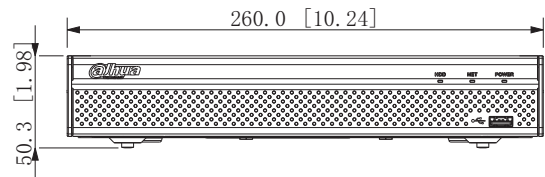

Alarm

General Alarm	Motion detection; privacy masking; video loss; PIR alarm
Anomaly Alarm	Camera offline; storage error; disk full; IP conflict; MAC conflict; login lock; cyber security exception
Intelligent Alarm	Perimeter protection; SMD Plus
Alarm Linkage	Recording; snapshot; buzzer; log; preset; email; tour

Port

Audio Input	1
Audio Output	1
HDD Interface	1 SATA port, up to 16 TB. The maximum HDD capacity varies with environment temperature
USB	1 front USB 2.0 port, 1 rear USB 2.0 port
HDMI	1
VGA	1
Network Port	1 × RJ-45, 10/100 Mbps self-adaptive Ethernet port
PoE Port	8 × PoE ports, 10/100 Mbps

General

Power Supply	48/53 VDC, 2/1.8 A
Power Consumption	Total output of NVR is ≤ 10 W (without HDD) Total output power of PoE is 72 W, the maximum output power of a single port is 25.5 W
Net Weight	0.89 kg (1.95 lb)
Gross Weight	1.94 kg (4.28 lb)
Product Dimensions	260 mm × 232.7 mm × 47.6 mm (10.24" × 9.16" × 1.87") (W × L × H)
Packaging Dimensions	117 mm × 373 mm × 307 mm (4.61" × 14.69" × 12.09") (W × L × H)
Operating Temperature	-10 °C to +55 °C (-14 °F to +131 °F)
Operating Humidity	10%–93% (RH)
Installation	Rack or desktop

Certifications

CE: EN62368-1; EN55032; EN55024; EN55035; EN61000-3-2; EN61000-3-3; EN50130-4
FCC: Part 15 Subpart B

Ordering Information

Type	Model	Description
8 Channel NVR	DHI-NVR2108HS-8P-S3	8 Channel Compact 1U 1HDD 8PoE Network Video Recorder

Dimensions (mm[inch])