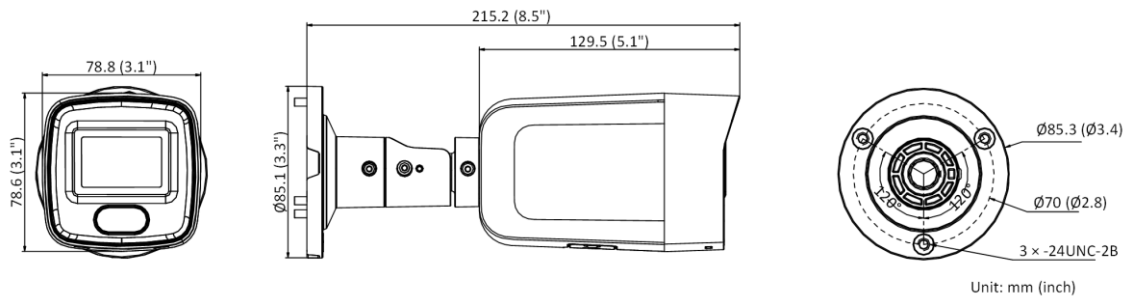

▪ **Dimension**

▪ **Accessory**

▪ **Optional**

DS-1275ZJ-SUS Vertical Pole Mount	DS-1280ZJ-S Junction Box	DS-1276ZJ-SUS Corner Mount