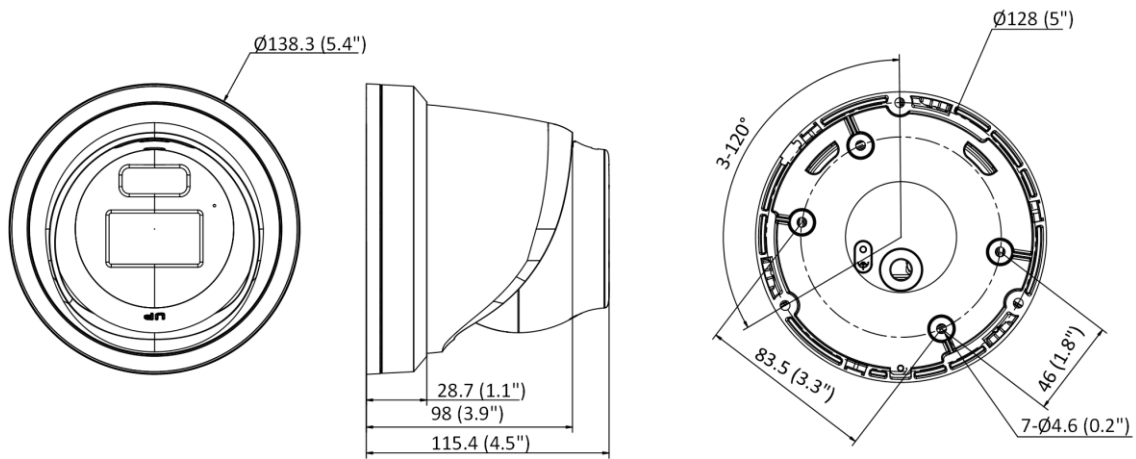

Level	Description
Top-level protection	Hikvision products at this level are equipped for use in areas where professional anti-corrosion protection is a must. Typical application scenarios include coastlines, docks, chemical plants, and more.
Moderate protection	Hikvision products at this level are equipped for use in areas with moderate anti-corrosion demands. Typical application scenarios include coastal areas about 2 kilometers (1.24 miles) away from coastlines, as well as areas affected by acid rain.
No specific protection	Hikvision products at this level are equipped for use in areas where no specific anti-corrosion protection is needed.

▪ **Dimension**

Unit: mm (inch)

▪ **Accessory**

▪ **Optional**

DS-1273ZJ-140B Wall Mount	DS-1273ZJ-140 Wall Mount	DS-1275ZJ-SUS Vertical Pole Mount	DS-1280ZJ-PT6 Junction Box	DS-1276ZJ-SUS Corner Mount
DS-1271ZJ-140 Pendant Mount