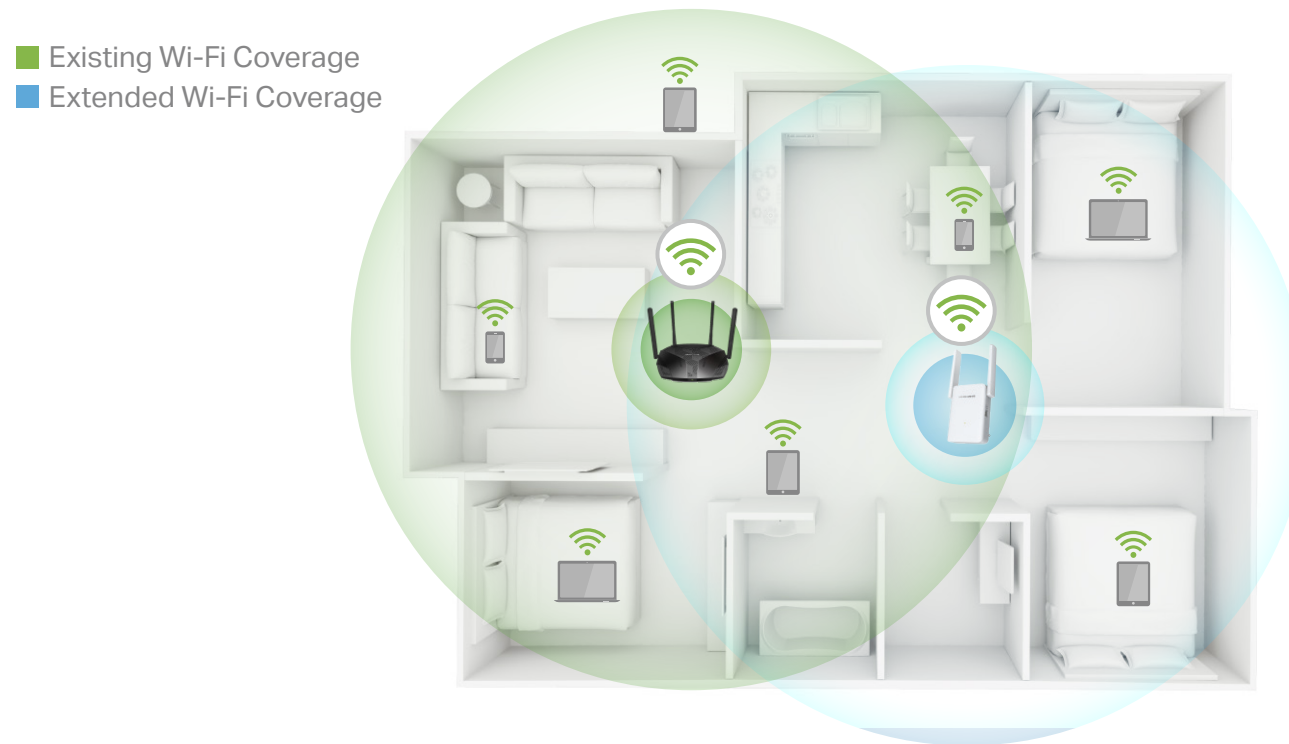

AX1800 Wi-Fi 6 Range Extender

Model: ME70X

// Highlights

- 1800 Mbps Dual Band WiFi 6 — 1201 Mbps on 5 GHz and 574 Mbps on 2.4 GHz, ideal for 4K streaming and online gaming
- Eliminate WiFi Dead Zones — Two Adjustable High-Gain Antennas boost WiFi signal and create a stable Wi-Fi connection
- Easy One-Touch Setup — Simply press the WPS button to expand your Wi-Fi coverage in seconds
- Built-In Access Point Mode — Connect your wired internet connection to the ME70X via Ethernet cable to turn it into a dual band Wi-Fi access point

1800 Mbps
Dual Band WiFi 6

Eliminates Wi-Fi
Dead-Zones

Easy One-Touch
Setup

Built-In Access
Point Mode

// Boost Your Network with Faster Wi-Fi 6

Armed with Wi-Fi 6, ME70X range extender with adjustable high-gain antennas easily expands your Wi-Fi router's coverage, letting you finally eliminate Wi-Fi dead zones from your home. Enjoy the high speed expansion Wi-Fi wherever you need.

// Connections

The ME70X boosts your existing Wi-Fi range and delivers fast wireless speed in hard-to-reach area, providing reliable connections for smartphones, tablets, laptops and other wireless-enabled devices.

// Specifications

Physical Specifications

- Port: Gigabit Ethernet Port
- Button: RESET/WPS Button
- Antennas: 2 External Antennas
- Power Consumption: 13 W
- Dimensions (L x W x H):
138.6*100.3*68.4 mm