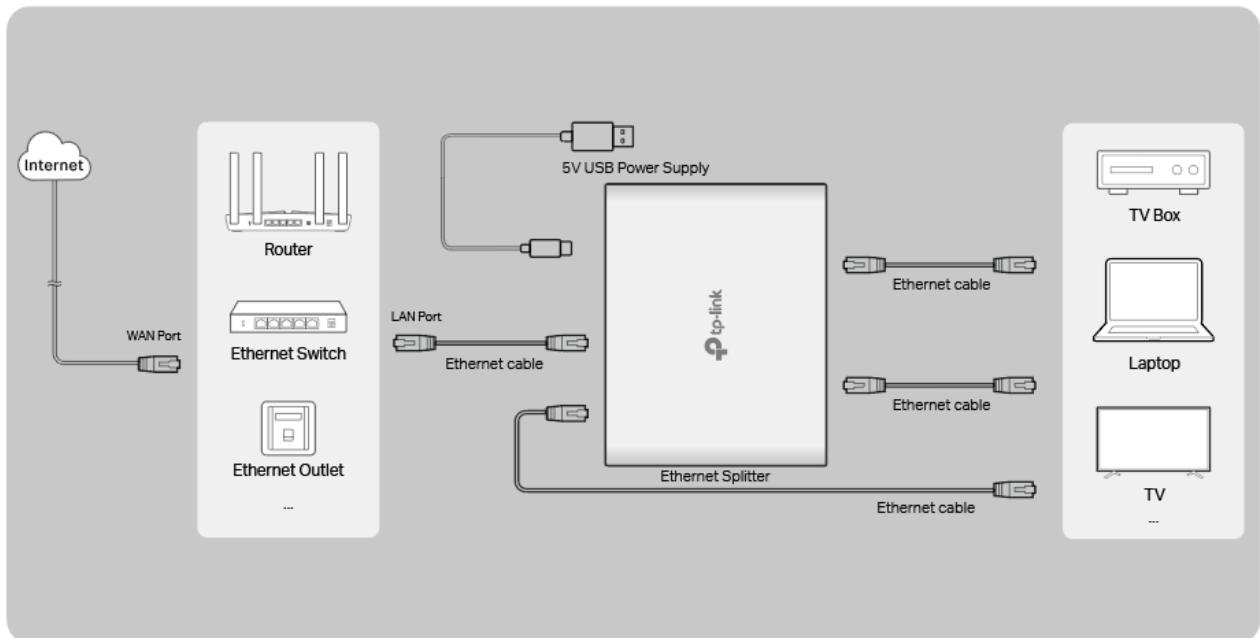

1 to 3 Gigabit Ethernet Splitter

**Triple-Device
Access**

**1000 Mbps
Speed**

**Power & Ethernet
Cable Included**

**Durable
Metal Case**

**Plug and
Play**

Highlights

Simultaneous Internet Access for Three Devices

EH310 is compatible with Cat 8/7/6/5e/5 network Ethernet cables and can be used with hubs, switches, routers, computers, and more.

*This product cannot be used without a power source.

Plug & Play

Super compatible for multiple scenes, devices, and cables.

Compact Metal Case

Durable and portable with efficient heat dissipation.

Specifications

Hardware

- Ethernet Ports: 4× 10/100/1000 Mbps RJ45 Ports (Auto-Negotiation, Auto MDI/MDIX, Half and Full Duplex)
- Power: USB-C, 5VDC / 0.3A
- LED: 1× Power, 4× Ports

1 Gbps Ethernet Port

For connecting to your device such as switches, TVs, routers, computers, etc.

USB-C Port*

For charging via a USB power adapter, PC, laptop, etc.

* Does not support data transfer.

Physical