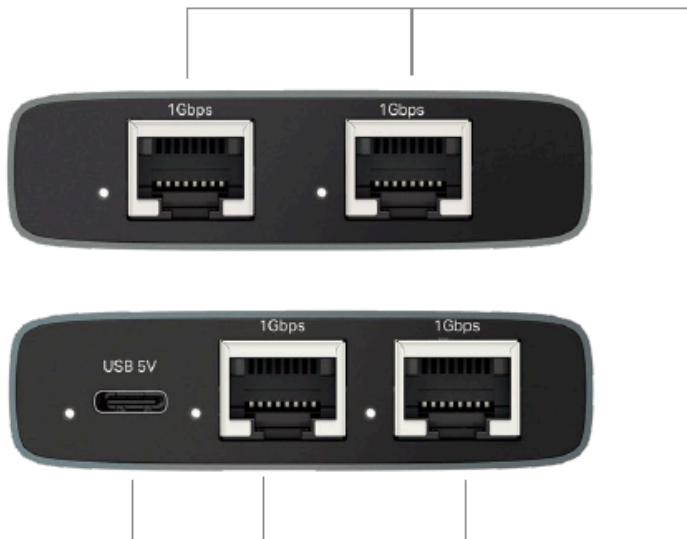

1 to 3 Gigabit Ethernet Splitter

**Triple-Device
Access**

**1000 Mbps
Speed**

**Power & Ethernet
Cable Included**

**Durable
Metal Case**

**Plug and
Play**

Highlights

Simultaneous Internet Access for Three Devices

EH310 is compatible with Cat 8/7/6/5e/5 network Ethernet cables and can be used with hubs, switches, routers, computers, and more.

*This product cannot be used without a power source.

Plug & Play

Super compatible for multiple scenes, devices, and cables.

Compact Metal Case

Durable and portable with efficient heat dissipation.

Specifications

Hardware

- Ethernet Ports: 4× 10/100/1000 Mbps RJ45 Ports (Auto-Negotiation, Auto MDI/MDIX, Half and Full Duplex)
- Power: USB-C, 5VDC / 0.3A
- LED: 1× Power, 4× Ports

1 Gbps Ethernet Port

For connecting to your device such as switches, TVs, routers, computers, etc.

USB-C Port*

For charging via a USB power adapter, PC, laptop, etc.

* Does not support data transfer.

Physical