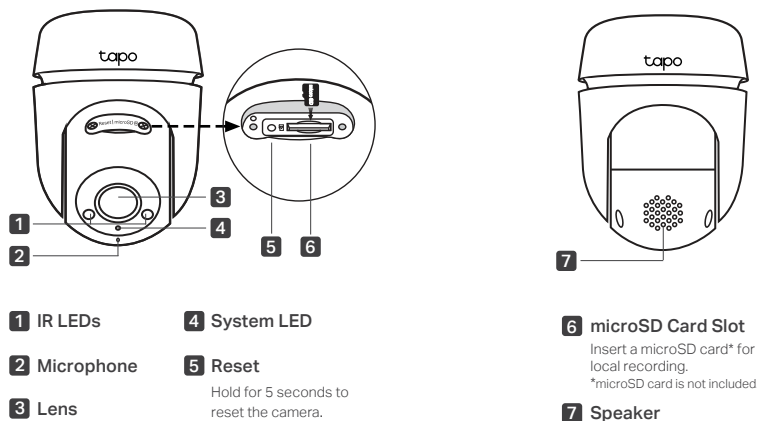

// Specifications

Hardware

- Button: RESET button
- Indicator LED: System LED
- Adapter Input: 100-240V, 50/60Hz
- Adapter Output: 12.0V/1.0A
- External Storage: microSD card slot (Supports up to 512 GB)
- Dimensions (W x D x H): 4.9 x 4.8 x 3.5 in. (123.8 x 123 x 90 mm)

†microSD card needs to be purchased separately.

**Tapo Care needs to be subscribed separately.

‡Loops (purchased separately) are needed for pole mounting.

Others

- Certification: CE, FCC, RoHS, RCM
- Package Contents:
  Tapo C500 Camera
  DC Power Adapter
  Anchors and Screws
  Mounting Template
  Waterproof Seal
  Quick Start Guide
- Operating Temperature: -30 °C ~60 °C (-22°F ~140 °F)
- Storage Temperature: -40 °C ~60 °C (-40°F~140°F)
- Operating Humidity: 10%~90%RH, Non-condensing
- Storage Humidity: 5%~90%RH, Non-condensing

Specifications are subject to change without notice. All brands and product names are trademarks or registered trademarks of their respective holders.
Copyright ©2022 TP-Link Corporation Limited. All rights reserved.