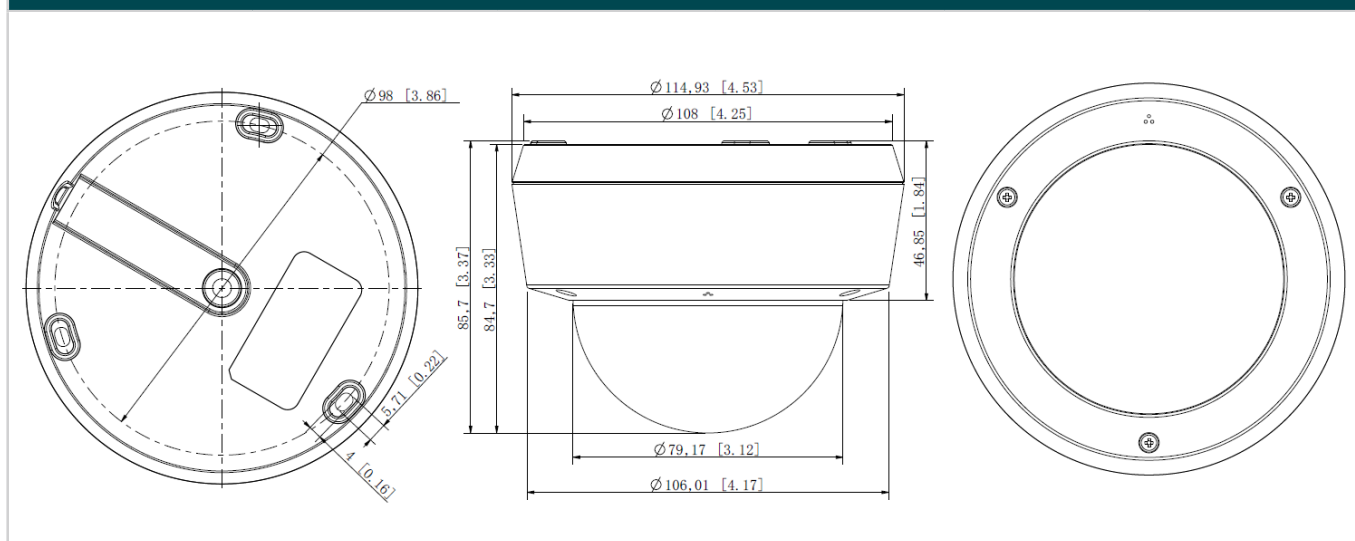

Face Capture	N/A	
Face Comparison	N/A	
General		
Operating Temperature	-30–60 °C	
Storage Temperature	-40–60 °C	
Operating Humidity	95% or Less (Non-Condensing)	
Storage Humidity	95% or Less (Non-Condensing)	
Power Supply	12V DC ± 5%, 5.5mm Coaxial Power Plug PoE (802.3af/at, class 0)	
Power Consumption	Maximum	7 W
	Typical (Day Mode)	1.5 W
	Typical (Night Mode with IR LED)	2.5 W
	Typical (Night Mode with White LED)	2.8 W
Material	Plastic	
Protection	IP67, IK10	
Product Dimensions (L x W x H)	Φ115 x 85.7 mm	
Package Contents	VIGI Network Camera Quick Start Guide Waterproof Cable Attachments Mounting Accessories	
Net Weight	0.28 Kg	
Gross Weight	0.47 Kg	
Certifications	CE, NTRA, VCCI, KC, BSMI, FCC, IC	

Dimensions

*SD card is not included in the package.

Specifications are subject to change without notice and can be found at www.tp-link.com.

©2023 TP-Link