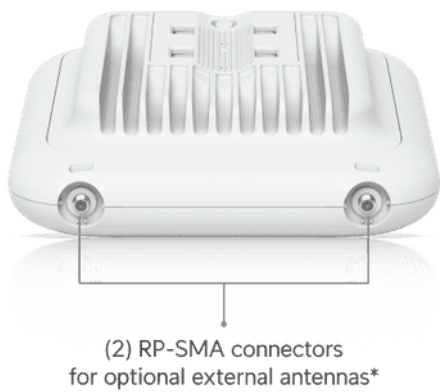

*Includes external omni antennas.