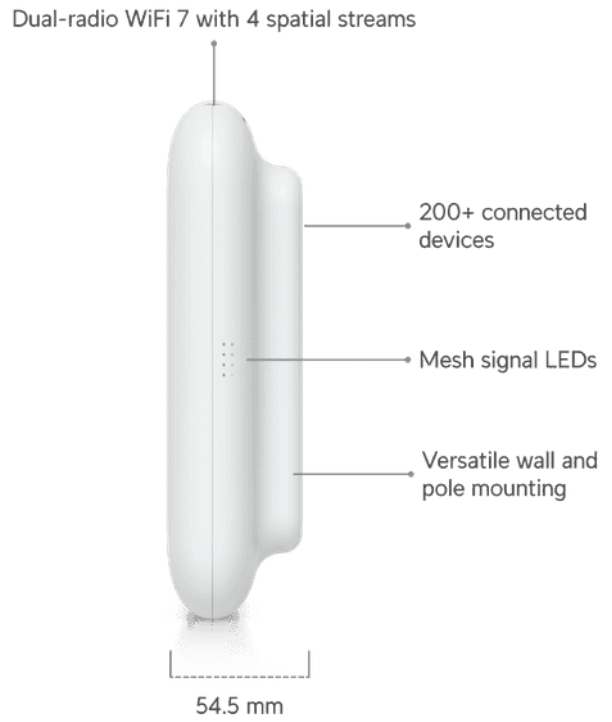

*Includes external omni antennas.