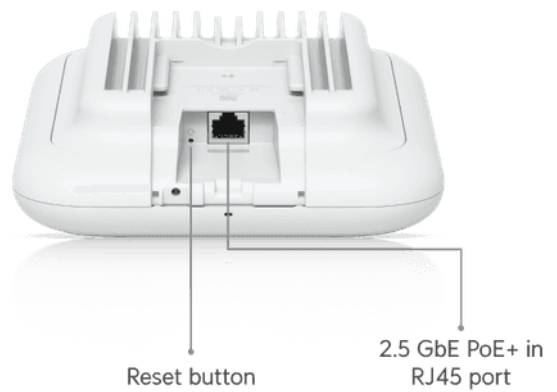

*Includes external omni antennas.