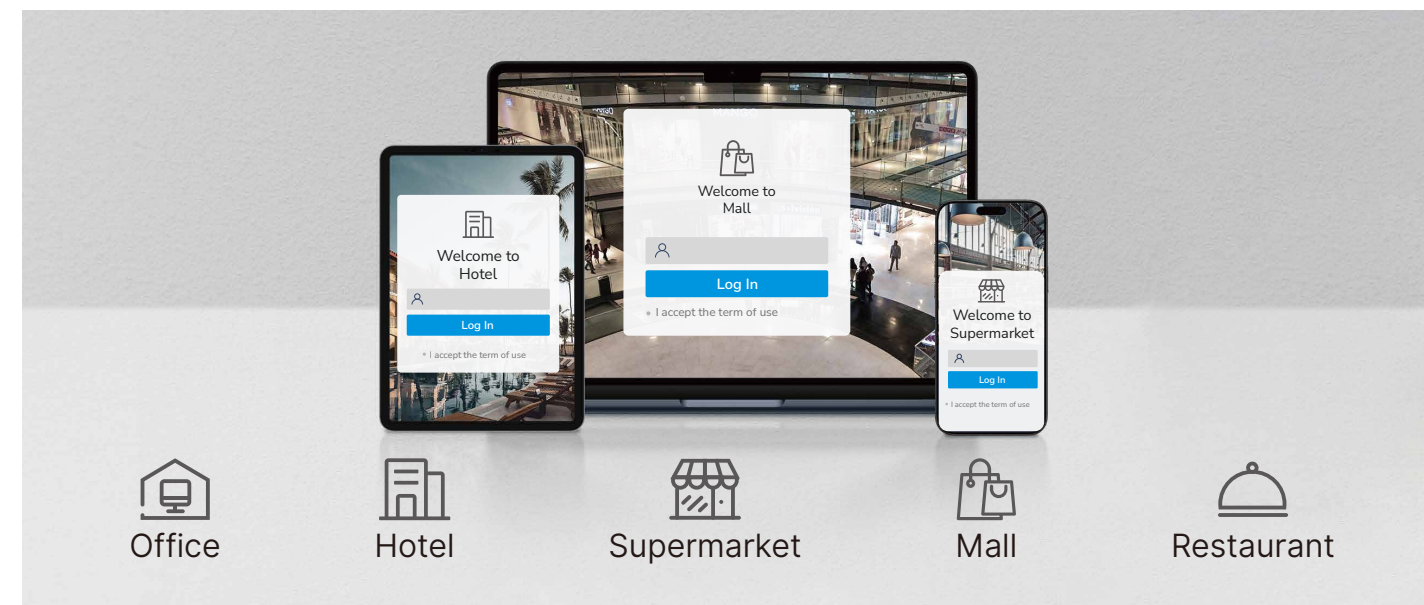

# BE6500

Ceiling Mount Dual-Band  
Wi-Fi 7 Access Point

[Datasheet](#)

### Custom Captive Portal

Engage new users with a personalized login page while meeting access control needs.