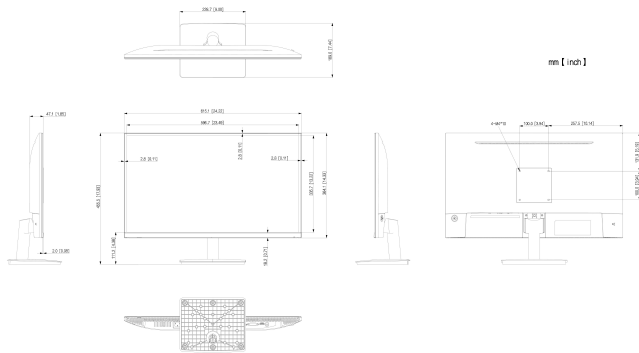

General

Inclined Angle	-5°/20°
Product Dimensions	615.1 mm × 364.1 mm × 49.1 mm (24.22" × 14.33" × 1.93") (W × H × D), without wall-mount bracket
Package Size	678 mm × 450 mm × 118 mm (26.70" × 17.72" × 4.65") (W × H × D)
Frame Width	U/L/R/D : 2.8 mm/2.8 mm/2.8 mm/18.2 mm
Net Weight	3.4 kg (7.50 lb)
Gross Weight	4.7 kg (10.36 lb)
Casing Color	Black
Control Mode	Joystick
Status Indicator Light	Yes
Wall Mount VESA	100 mm × 100 mm (3.94" × 3.94")
Accessory	Power adapter, base, HDMI cable, user's manual(QR code), Energy efficiency label , QSG, legal and regulatory information etc.
Optional Accessory	Wall mount

Technical Specification

Display

Model	DHI-LM27-A221Y
LCD Technology	IPS
Backlight	ELED
Screen Size	27 inch
Aspect Ratio	16:9
Viewing Size	597.888 (H) × 336.312 (V) mm
Screen-to-Body Ratio	≥85%
Viewing Angle	178° (H)/178° (V)
Display Mode	Horizontal
Pixel Pitch	0.3114 mm × 0.3114 mm
Pixels Per Inch	81.59
Resolution	1920 (H) × 1080 (V)
Refresh Rate	120 Hz, overclocked to 144 Hz
Display Color	6 bit + FRC
Color Gamut	72% NTSC (typ.)
Brightness	250 cd/m ² (typ.)
Contrast Ratio	1200:1
Response Time	OD 5 ms (MPRT 1 ms)
Lifespan	30,000 hrs
Operation Hours	7 × 16 H
Surface Treatment	Haze 25%, 3H
Flicker-free Technology	Yes

DHI-LM27-A221Y

Certification

Certifications CE EMC, CE LVD, CE ERP

Ordering Information

Type	Model	Description
LED Monitor	DHI-LM27-A221Y	Dahua 27 inch FHD Monitor

Dimensions (mm[inch])

Panels