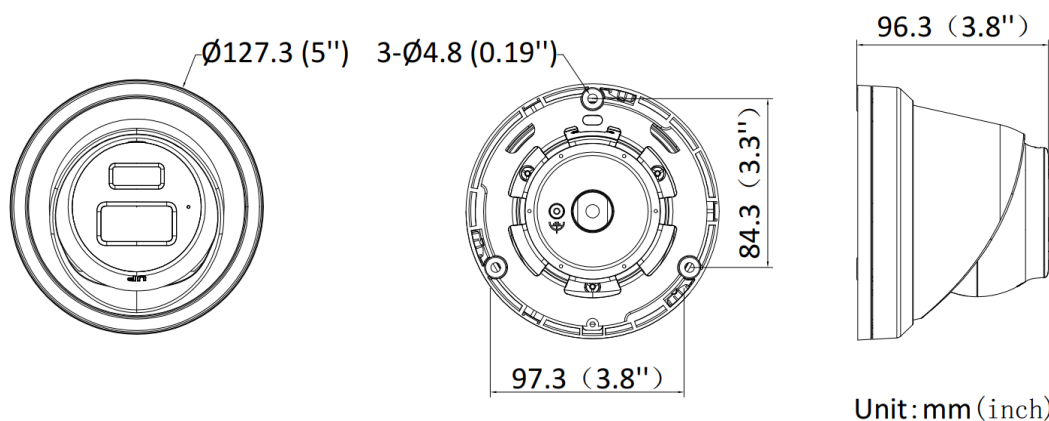

No specific protection	Hikvision products at this level are equipped for use in areas where no specific anti-corrosion protection is needed.

▪ **Available Model**

- DS-2CD2323G2-IU(2.8mm)(D)(Black)
- DS-2CD2323G2-IU(4mm)(D)(Black)
- DS-2CD2323G2-I(2.8mm)(D)
- DS-2CD2323G2-I(4mm)(D)
- DS-2CD2323G2-IU(2.8mm)(D)
- DS-2CD2323G2-IU(4mm)(D)
- DS-2CD2323G2-I(2.8mm)(D)(Black)
- DS-2CD2323G2-I(4mm)(D)(Black)

▪ **Dimension**

▪ **Accessory**

▪ **Optional**

DS-1273ZJ-130-TRL Wall mount	DS-1273ZJ-130B-TRL Wall mount	DS-1271ZJ-130-TRL Pendant Mount	DS-1275ZJ-SUS Vertical pole mount	DS-1276ZJ-SUS Corner mount