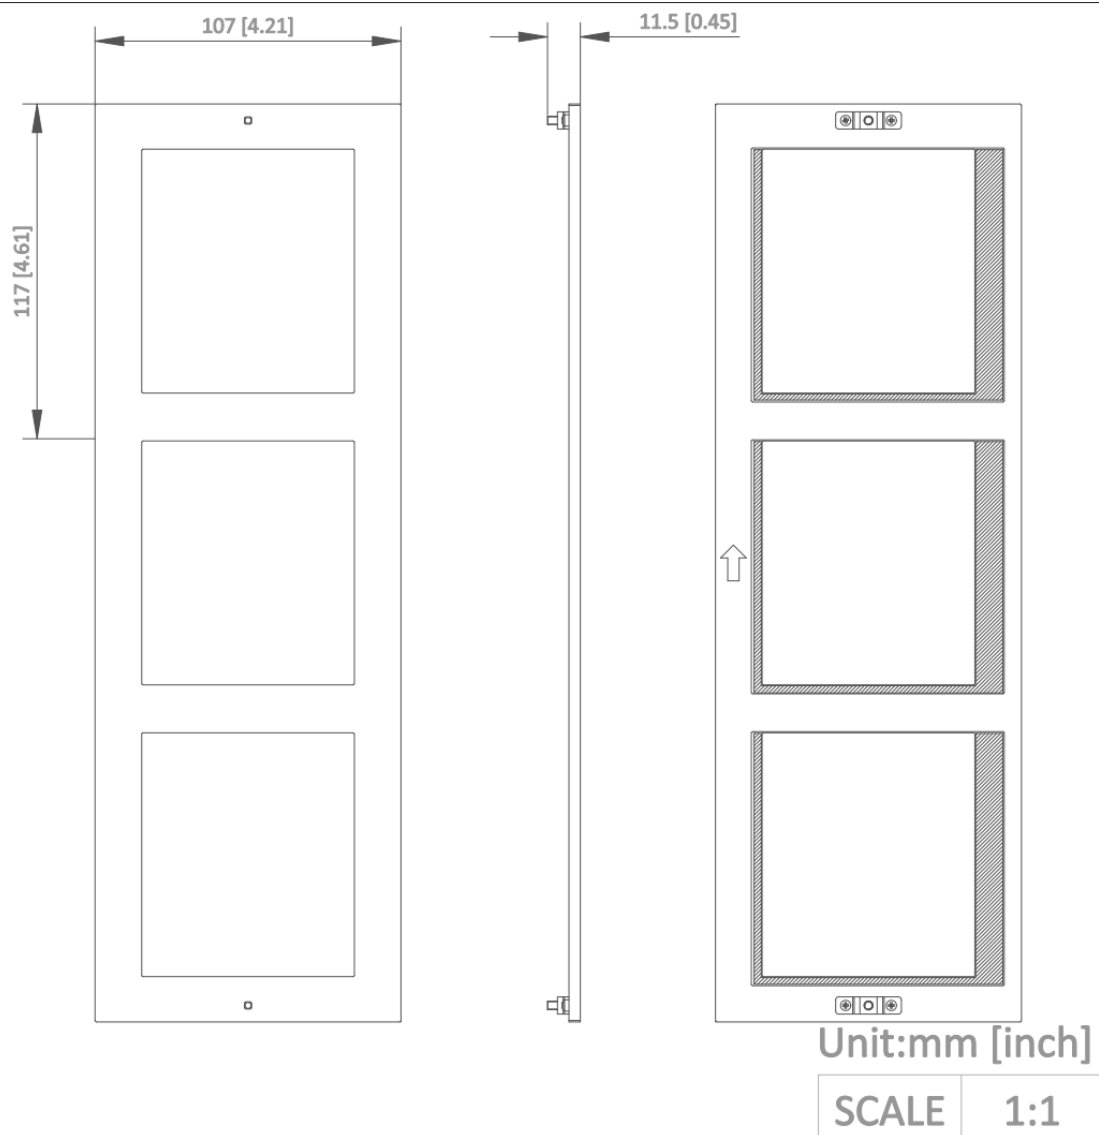

**DS-KD-ACF3/S**

- 3 Flush mounting module brackets of modular door station: includes gang box, cover screws, lines, etc.
- Stainless steel high quality material

## ▪ Specification

General	
Working temperature	-40 °C to 55 °C (-40 °F to 131 °F)
Dimension (W × H × D)	For cover 337.8 × 124 × 11.5 mm(13.3" × 4.88" × 0.45") For gang box 320.8 × 107 × 45 mm (12.63" × 4.21" × 1.77")
Material	Cover: stainless steel Gang Box: plastic

## ▪ Dimension