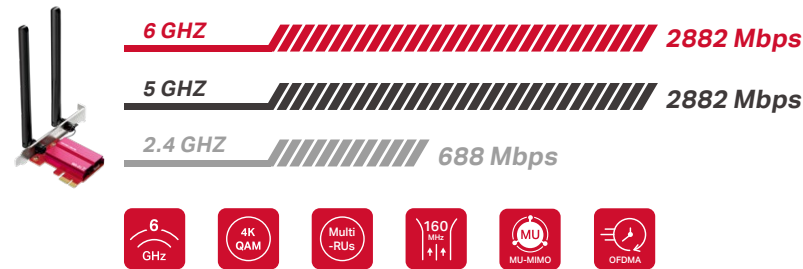

Wi-Fi 7

BE6500 Wi-Fi 7 Bluetooth PCIe Adapter

Model: MA37BE

// Highlights

- Amazing 2882 Mbps (6 GHz) + 2882 Mbps (5 GHz) + 688 Mbps (2.4 GHz) Tri-Band Wi-Fi†
- Upgrade Your PC with Cutting-Edge Wi-Fi 7 Technology‡
- Bluetooth 5.4 Enhances Reliability and Compatibility§
- High-Performance Omni-Directional Antennas
- WPA3 for Overall Security Protection^

// Features

Amazing 6.5 Gbps Tri-Band Wi-Fi

Wi-Fi 7 takes full advantage of the 6 GHz band, with 4K-QAM and Multi-RUs, improving Wi-Fi speeds to 6.5 Gbps.[†] MA37BE arms your PC with cutting-edge Wi-Fi 7 technology, unlocking your Wi-Fi 7 router's full potential. Experience unlimited 8K streaming and lightning-fast downloading.[‡]